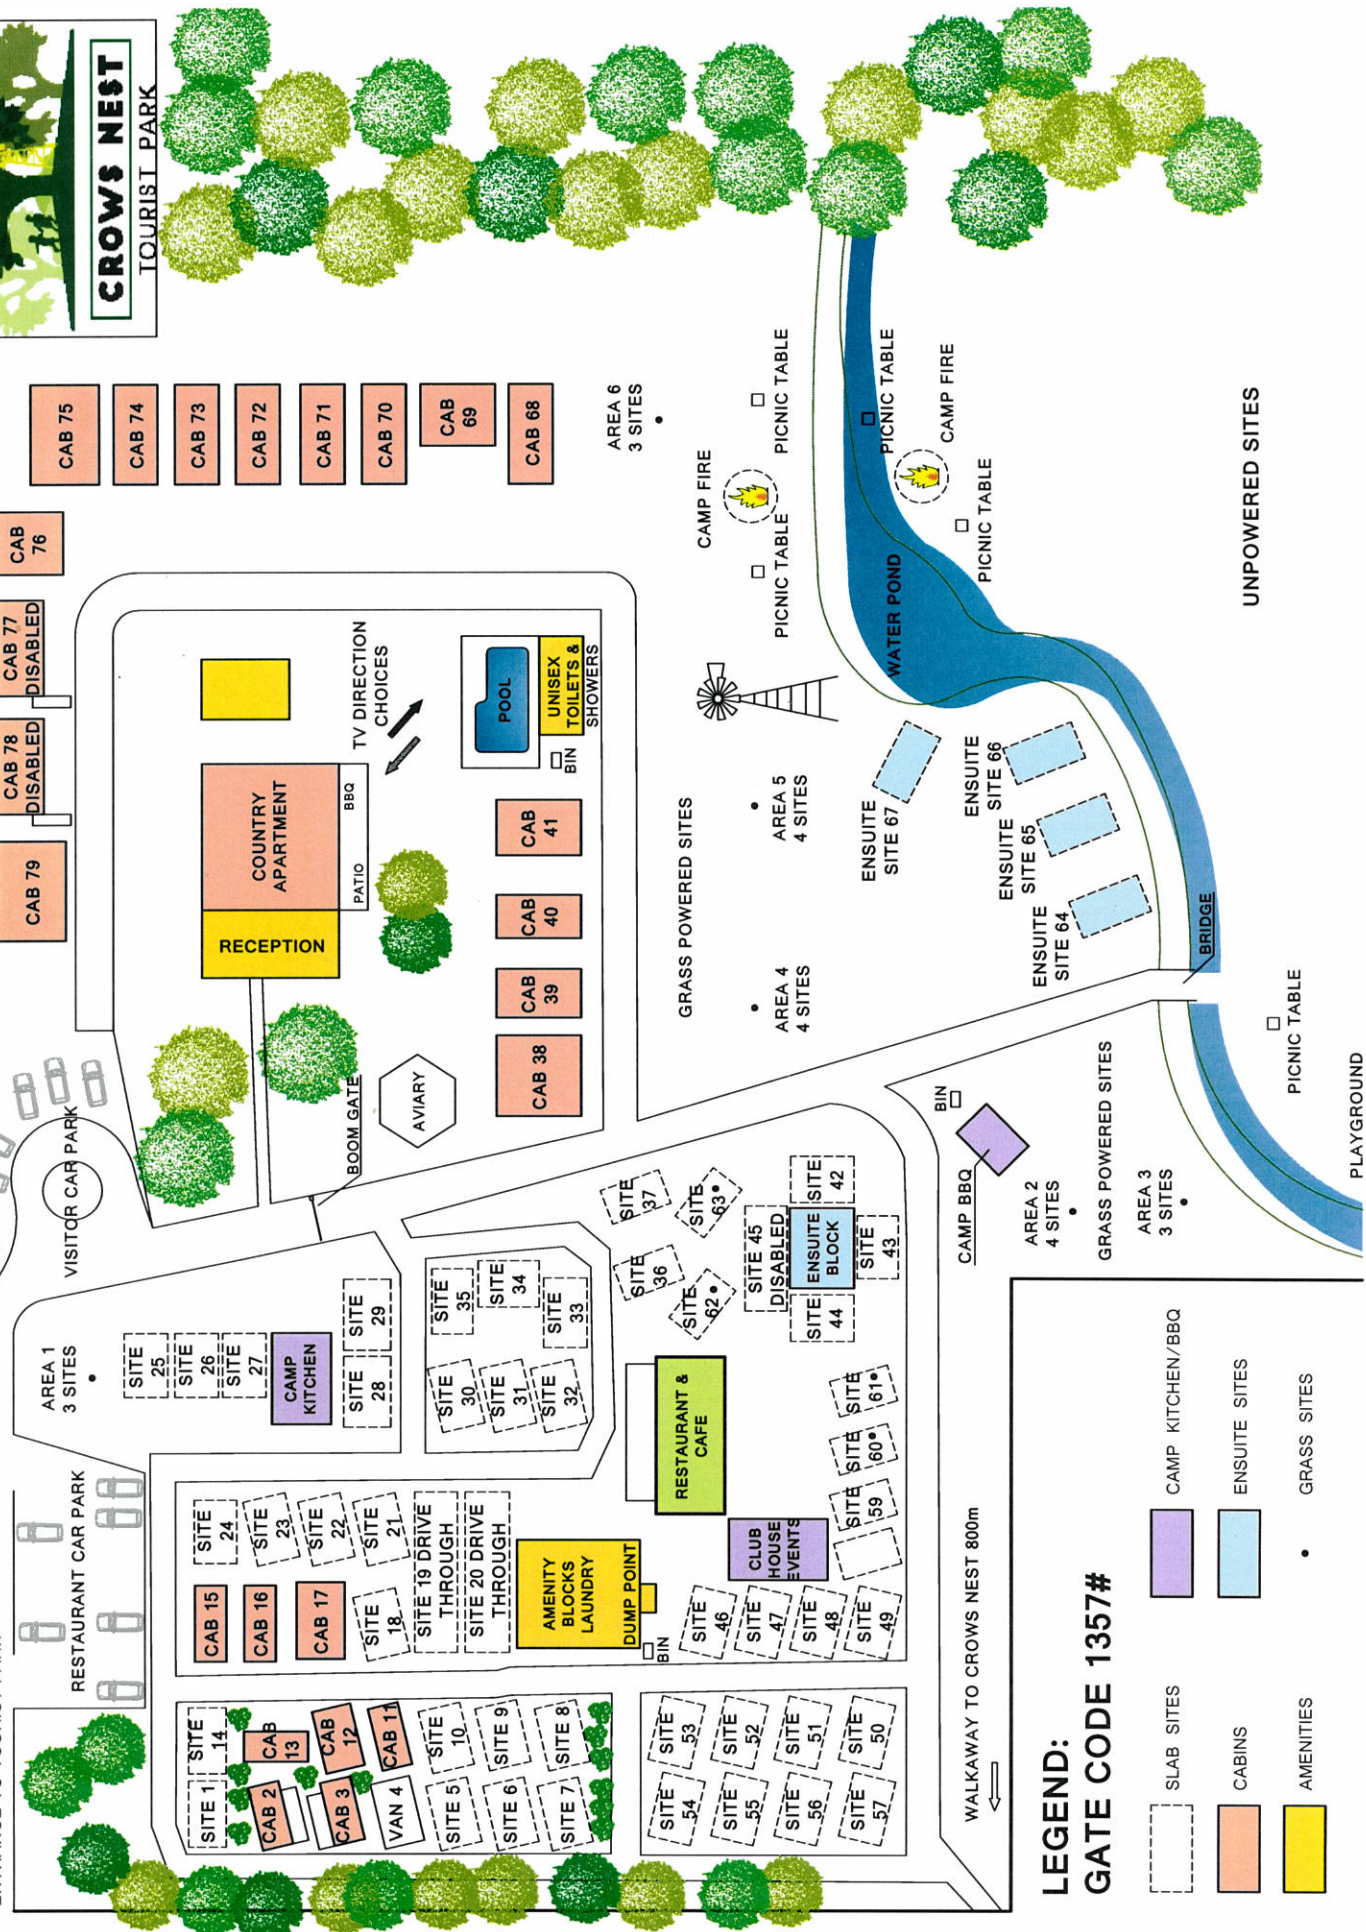

CROWS NEST TOURIST PARK (07) 4698 1269
www.crowsnestcaravanpark.com.au
bookings@crownsnestcaravanpark.com.au

LEGEND:
GATE CODE 1357#

- SLAB SITES
- CABINS
- AMENITIES
- CAMP KITCHEN/BBQ
- ENSUITE SITES
- GRASS SITES

NEW ENGLAND HWY